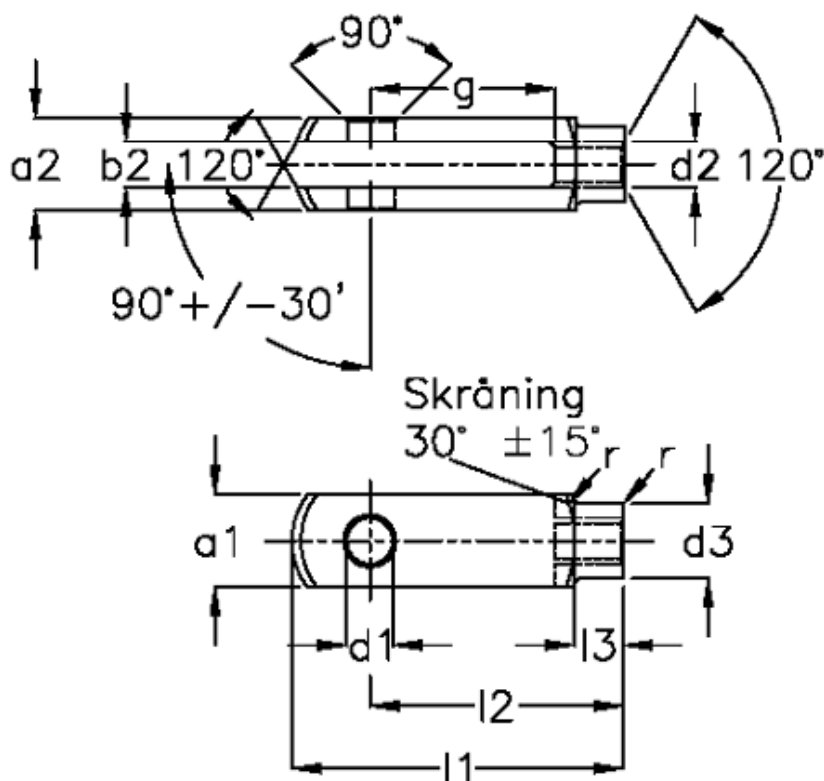

Article number: 140573060

Description: KLEE Fork joint G 30x60 M30, left

Measures

a1 (h11)	= 60	g (+/-0.5)	= 60
a2	= 60 (+0,5 -0,2)	l1 (+/-0.5)	= 160
b1 (B13)	= 30	l2	= 120 (-0,4)
b2	= 30 (+0,85)	l3	= 42
d1 H9	= 30	r	= 2.0
d2	= M 30 x 3,5	Size	= G 30 x 60
d3 (+/-0.3)	= 52	Weight	= 1.970
f (+/-0.2)	= 1.5		